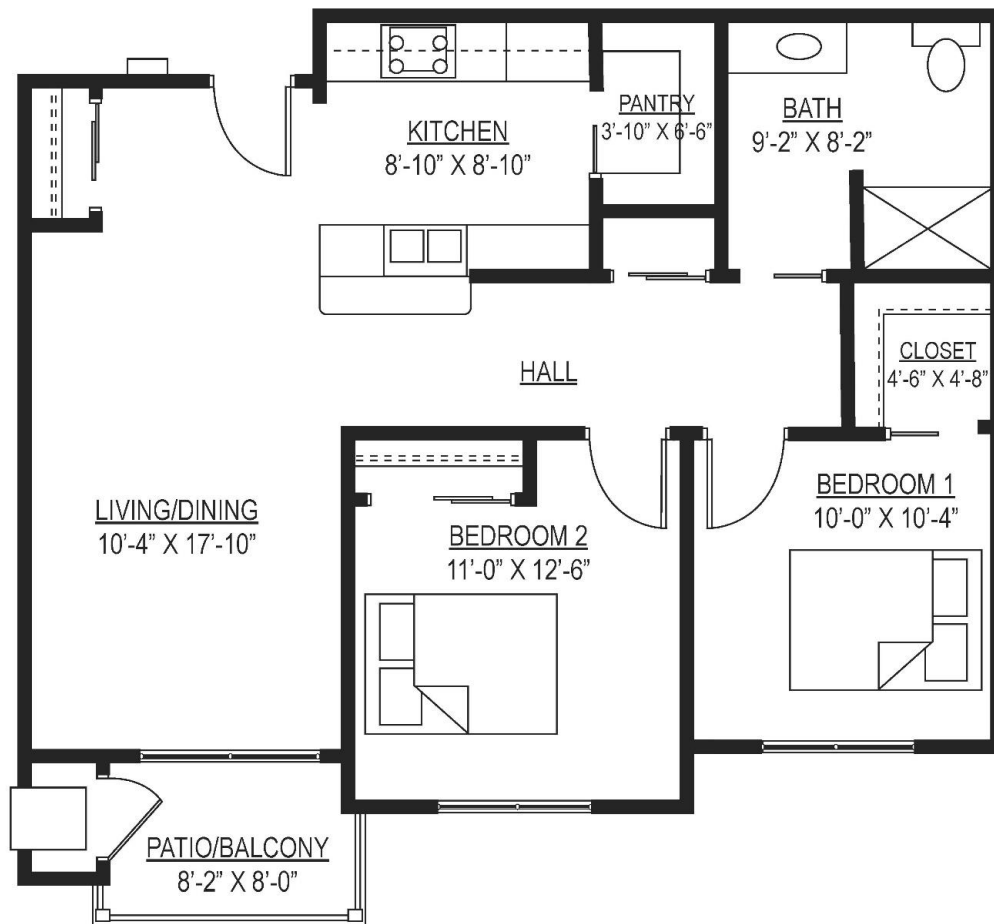

Stonecroft Village

A Retirement Community

1 Bedroom, 1 Bath

Independent Living – 588 sq. ft.

*Floor plan not to scale

1700 Burlington Street, Mendota IL 61342

(815) 538-5300 | StonecroftVillage.com |   PET FRIENDLY

Stonecroft Village

A Retirement Community

2 Bedroom, 1 Bath

Independent Living – 827 sq. ft.

*Floor plan not to scale

1700 Burlington Street, Mendota IL 61342

(815) 538-5300 | StonecroftVillage.com |   PET FRIENDLY