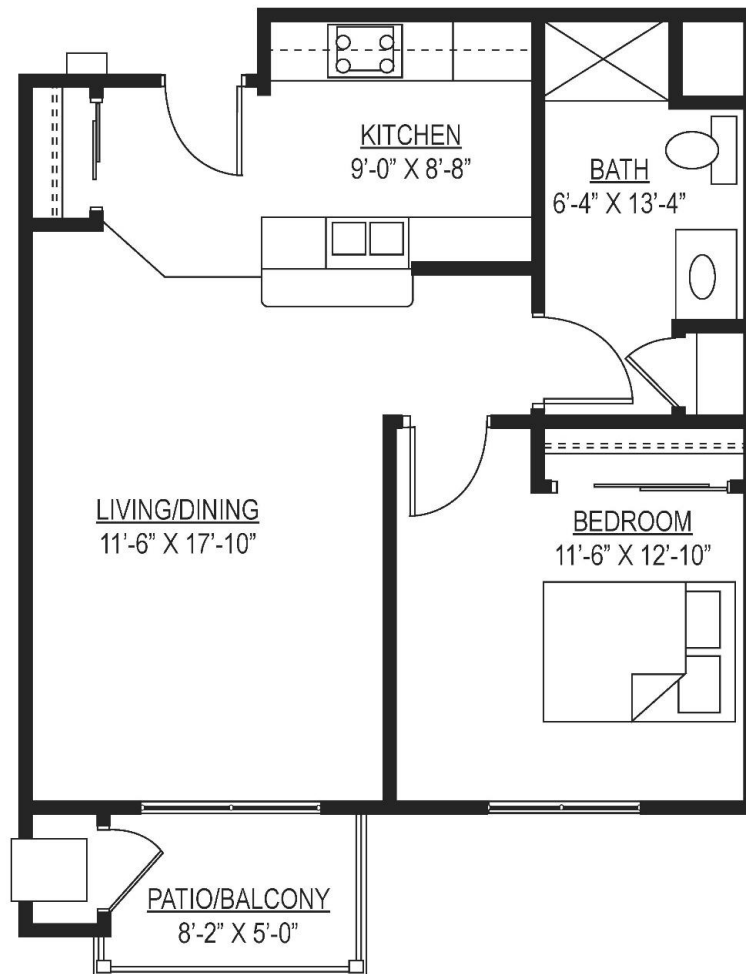

Stonecroft Village

A Retirement Community

1 Bedroom, 1 Bath

Independent Living – 588 sq. ft.

*Floor plan not to scale

1700 Burlington Street, Mendota IL 61342

(815) 538-5300 | StonecroftVillage.com |   PET FRIENDLY

Stonecroft Village

A Retirement Community

2 Bedroom, 1 Bath

Independent Living – 827 sq. ft.

*Floor plan not to scale

1700 Burlington Street, Mendota IL 61342

(815) 538-5300 | StonecroftVillage.com |   PET FRIENDLY