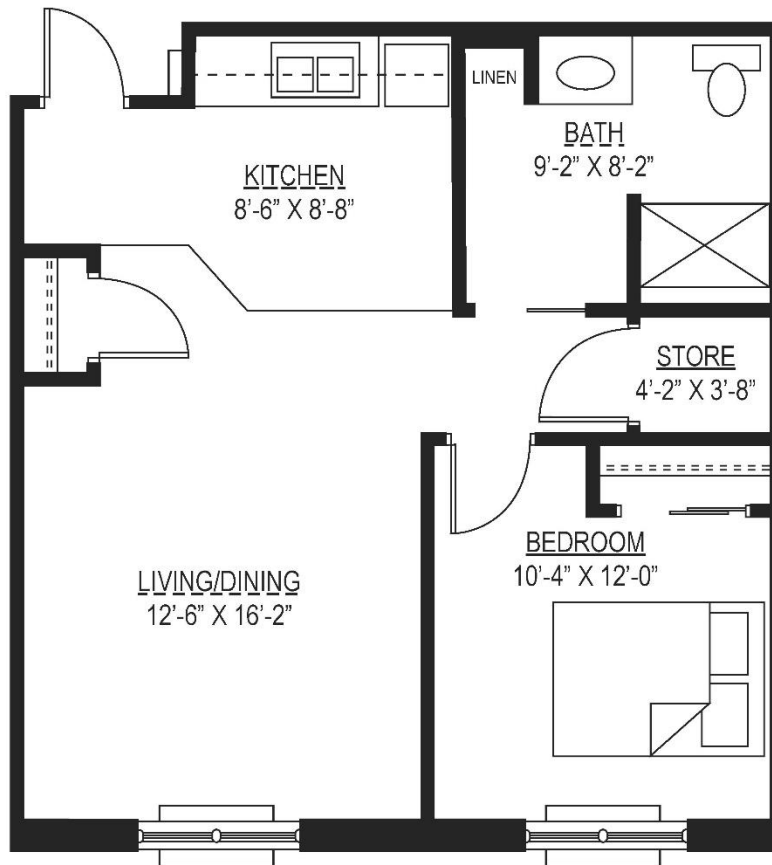

## Studio

Assisted Living – 363 sq. ft.

\*Floor plan not to scale

1700 Burlington Street, Mendota IL 61342  
(815) 538-5300 | StonecroftVillage.com |   **PET FRIENDLY**

Copyright © Ashford Martin Corporation U.S.A. All right reserved.

## 1 Bedroom, 1 Bath

Assisted Living – 588 sq. ft.

\*Floor plan not to scale

1700 Burlington Street, Mendota IL 61342

(815) 538-5300 | StonecroftVillage.com |   PET FRIENDLY