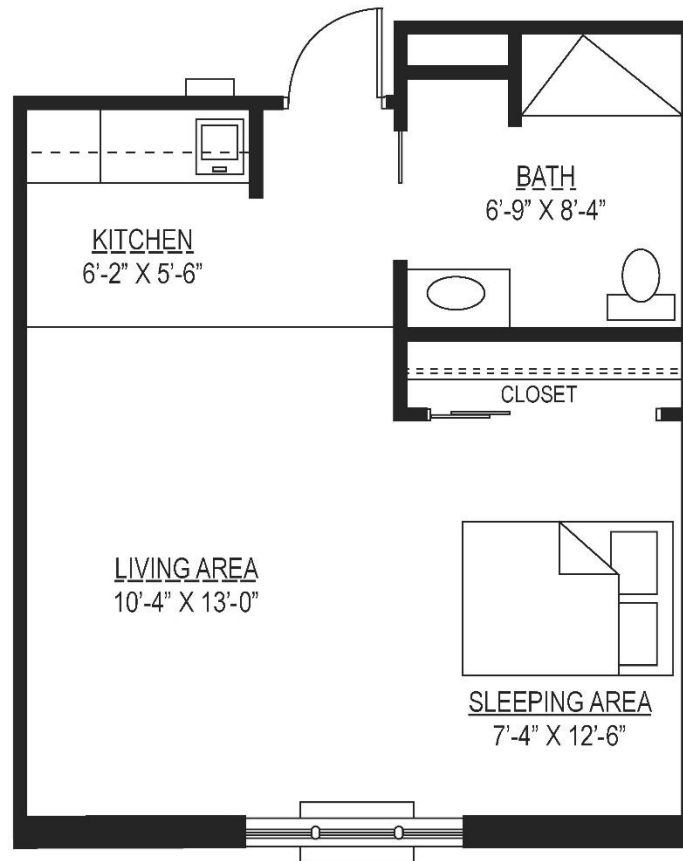

## Studio

Assisted Living – 363 sq. ft.

\*Floor plan not to scale

1700 Burlington Street, Mendota IL 61342  
(815) 538-5300 | StonecroftVillage.com |   **PET FRIENDLY**

Copyright © Ashford Martin Corporation U.S.A. All right reserved.